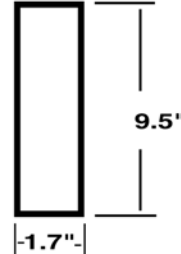

CORNELL

Emergency Response Systems

Rescue Assistance Signage: SN – B, C, E & P Series

Lighted Room Identification Signs

(with LED's – eliminating bulb replacement)

SN-B Series

120VAC or 277 VAC with battery back-up, plastic illuminated (red with reflex blue lettering) sign. Rechargeable battery included. Mounting options include ceiling (top), wall (back), or wall (side). SN-B42S (single sided), SN-B42D (double sided.)

SN-E Series

120VAC or 277VAC plastic illuminated (red with reflex blue lettering) sign. Mounting options include (top), wall (back) or wall (side). SN-E42S (single sided), SN-E42D (double sided.)

Instruction Signs

SN-C Series

5.8" x 2.4" Gray Plastic with black raised lettering and raised Braille nomenclature. Mounted via double-faced tape (attached.)

SN-C41

Direction and Location Signs

SN-P Series

18 5/8" x 7 7/16", White PVC Plastic with Blue lettering. Mounted via double-faced tape (attached.)