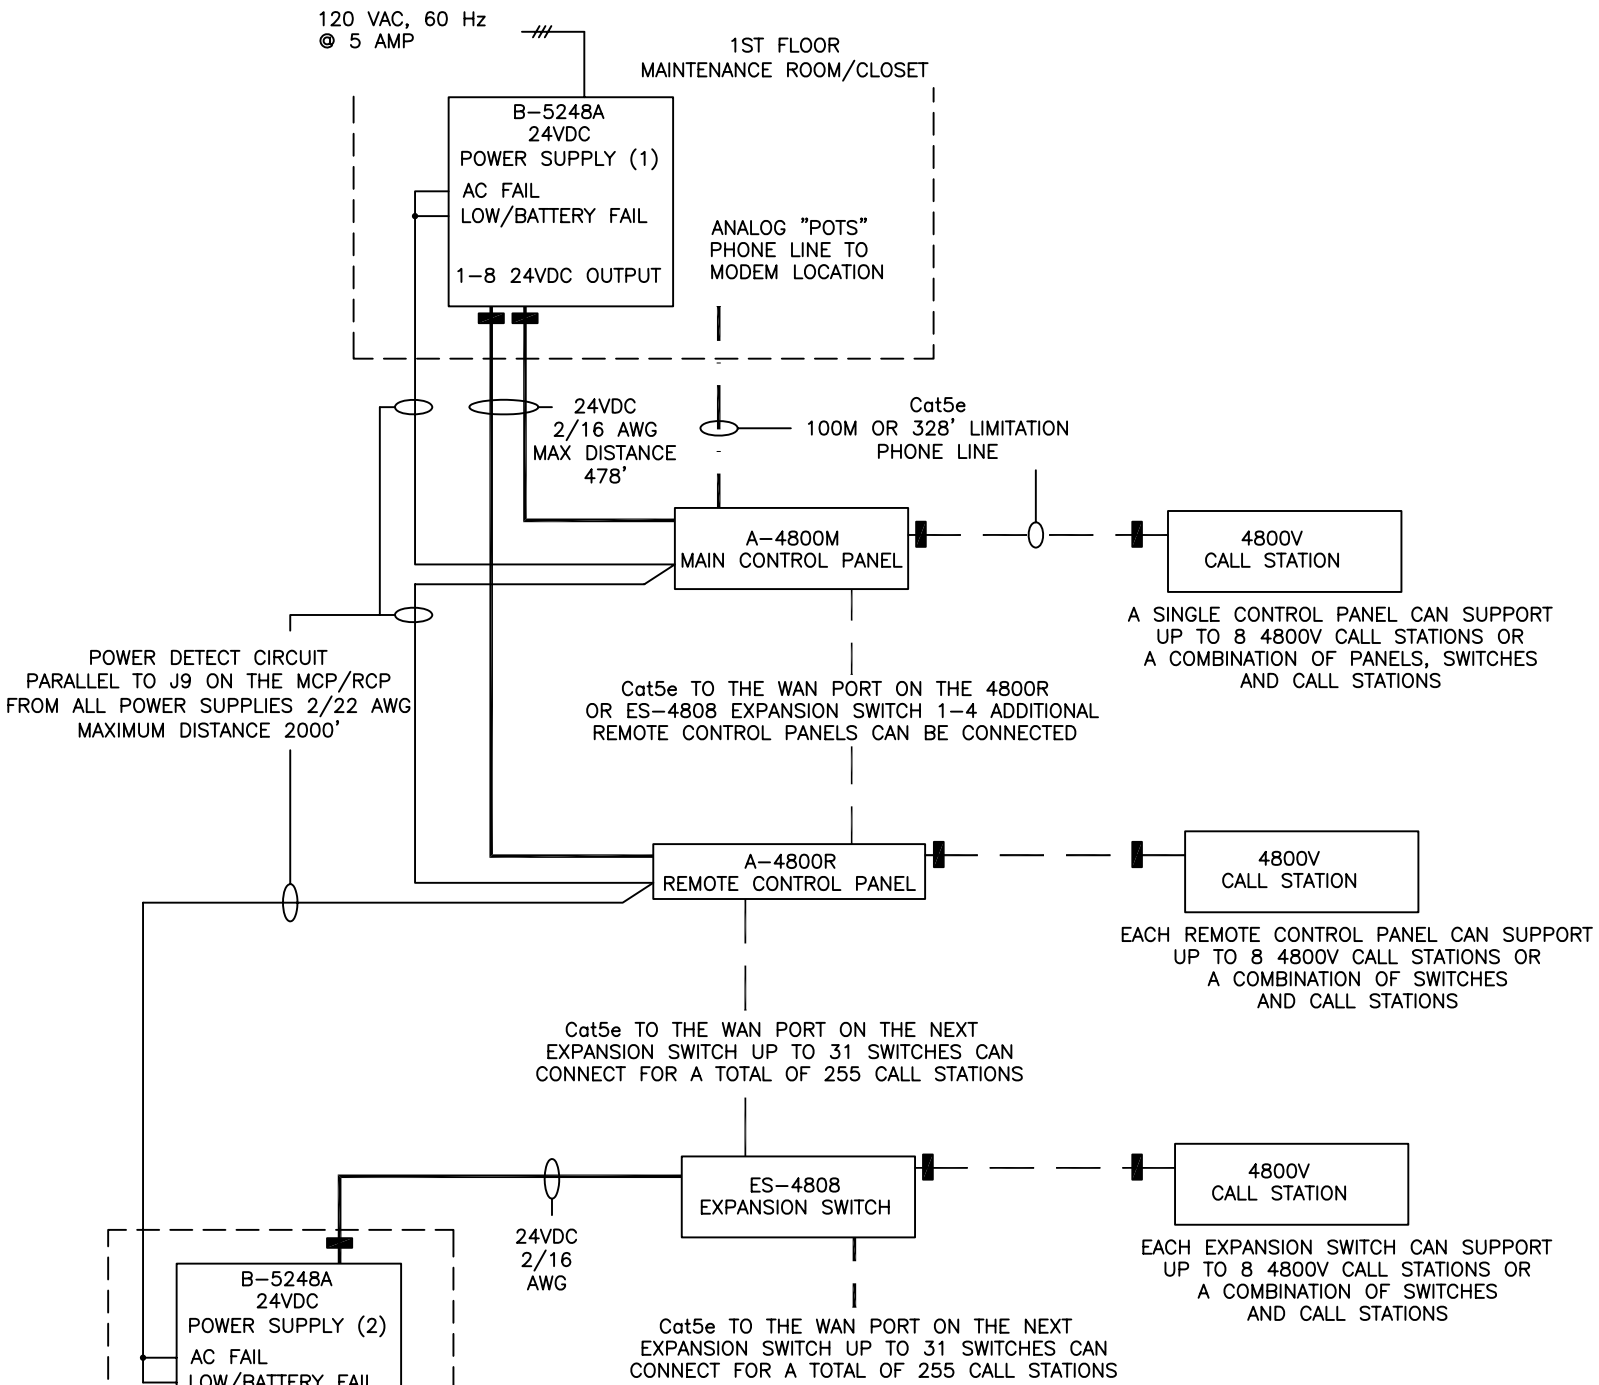

4800 SYSTEM RISER

CABLE LEGEND

- 2/22 AWG NON-SHEILDDED/STRANDED
UL CABLE MAXIMUM DISTANCE 2000'
- 2/16 AWG NON-SHEILDDED/STRANDED
UL CABLE MAXIMUM DISTANCE 478'
- - - - - Cat5e ETHERNET CABLE
STANDARD STRAIGHT-THRU,
TIA/EIA 568A OR TIA/EIA 568B
- EMI SUPPRESSION FILTERS
REQUIRED FOR FCC COMPLIANCE