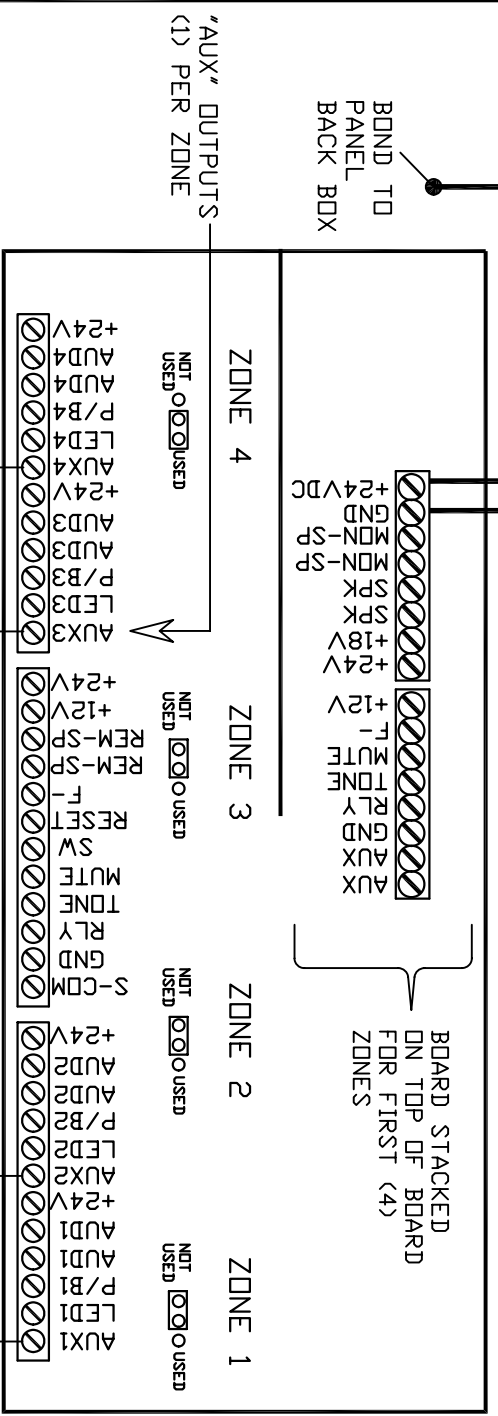

(+) (-)  
 (EARTH GROUND)  
 FROM 24 VDC  
 POWER SUPPLY

BOND TO  
 PANEL  
 BACK BOX

A-4200 SERIES RESCUE ASSISTANCE ANNUNCIATOR  
 (MODEL A-4204 SHOWN AS TYPICAL)

BOARD STACKED  
 ON TOP OF BOARD  
 FOR FIRST (4)  
 ZONES

(3) #18 AWG  
 POWER WIRES  
 (TYPICAL)

#22 AWG  
 ZONE WIRES  
 (TYPICAL)