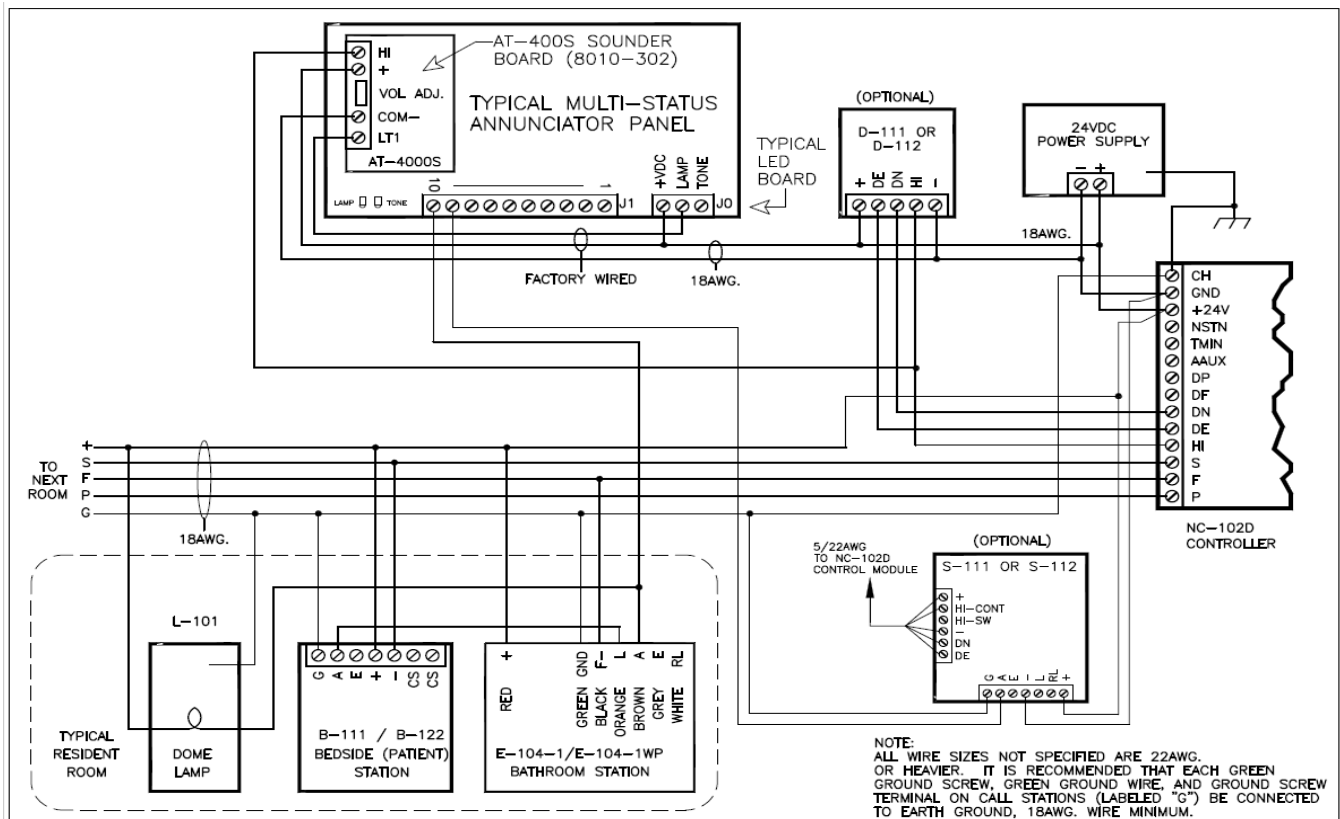

Available in 1-6 gang sizes:

*stations are only UL Listed in the 1 gang size
* Change first number (1) to gang size needed.

CORNELL Communications, Inc. sales@cornell.com 414-351-4660 Web: www.cornell.com 414-351-4657(fax)	DATE: DECEMBER 16, 2013	SYSTEM: 4000 NURSE CALL
	TITLE: DUAL STATUS NC-102D/ L-101 E-104-1	DRAWING # 90005-13

CORNELL COMMUNICATIONS, INC.

Milwaukee, Wisconsin USA • 800-558-8957 • 414-351-4660 • Fax 414-351-4657
www.cornell.com • sales@cornell.com