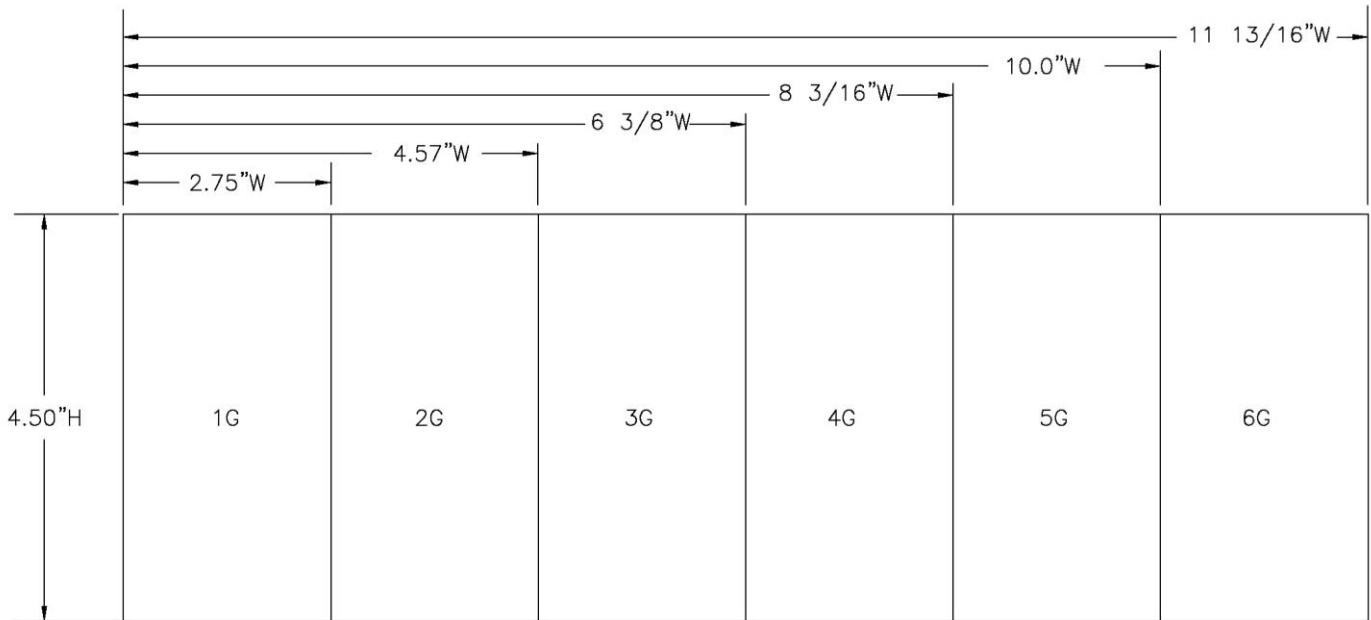

Available in 1-6 gang sizes:

*stations are only UL Listed in the 1 gang size
* Change first number (1) to gang size needed.

CORNELL Communications, Inc. sales@cornell.com 414-351-4660 Web: www.cornell.com 414-351-4657(fax)	DATE: DECEMBER 16, 2013	SYSTEM: 4000 NURSE CALL
	TITLE: DUAL STATUS NC-102D/ L-101 E-104-1	DRAWING # 90005-13

CORNELL COMMUNICATIONS, INC.

Milwaukee, Wisconsin USA • 800-558-8957 • 414-351-4660 • Fax 414-351-4657
www.cornell.com • sales@cornell.com