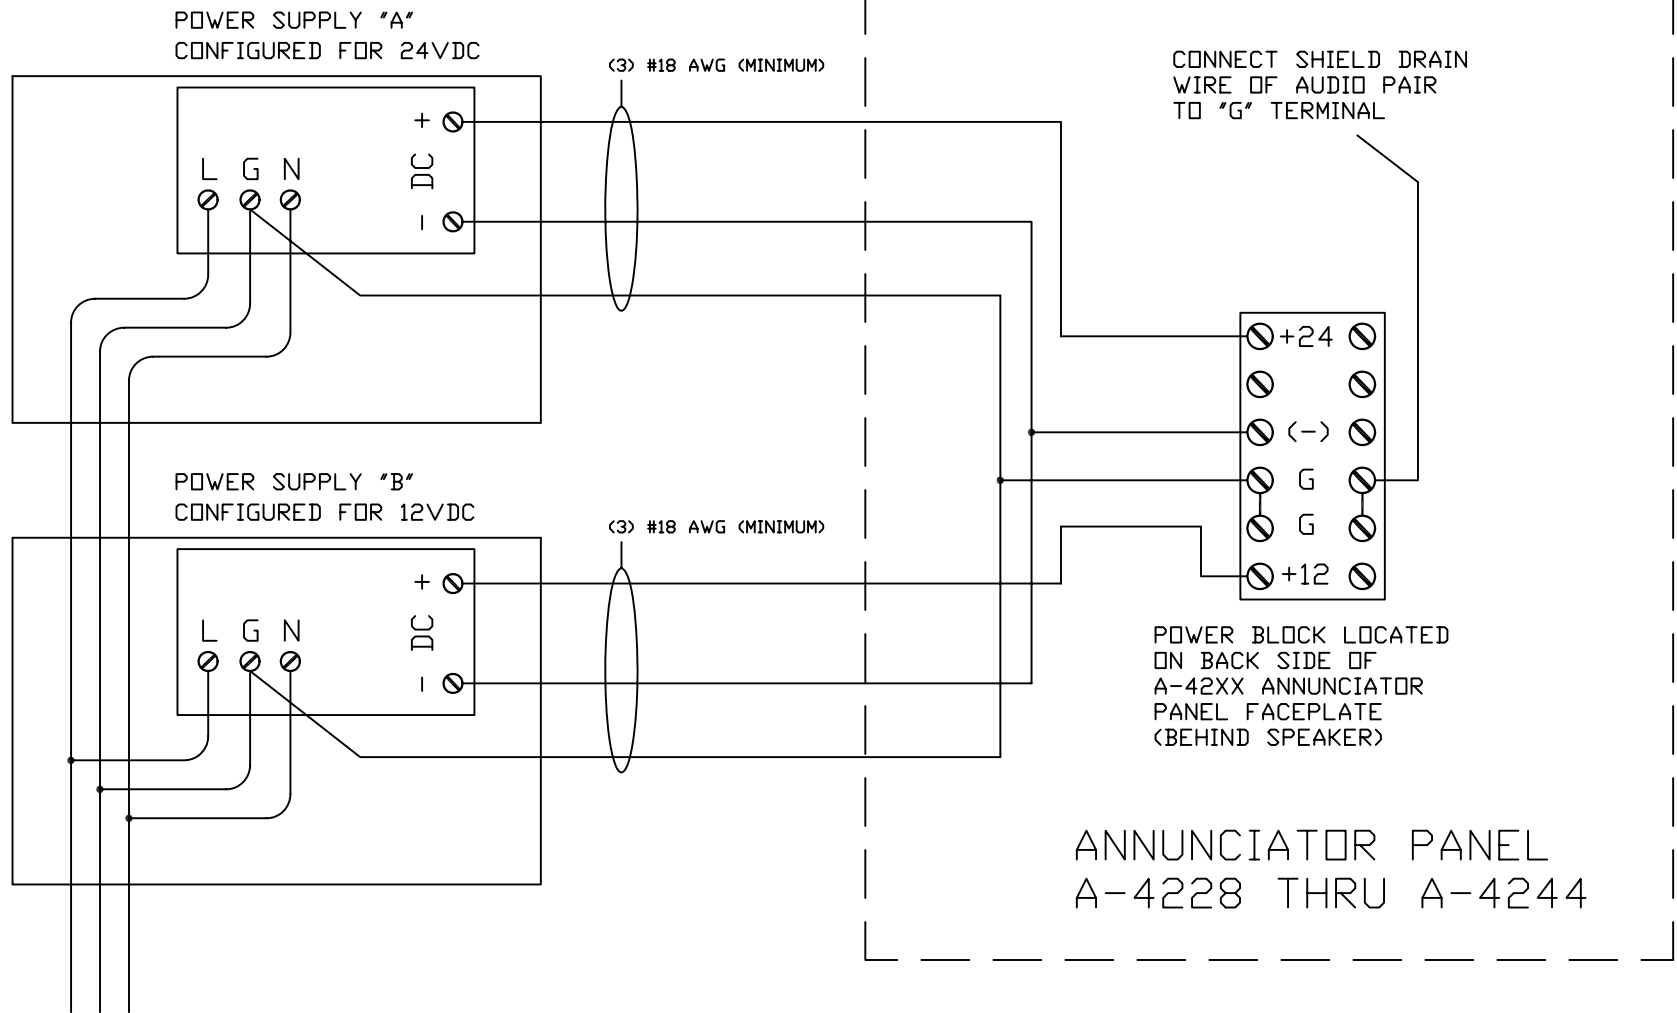

CORNELL Communications, Inc.
 sales@cornell.com 414-351-4660
 Web: www.cornell.com 414-351-4657(fax)

DATE: JANUARY 14, 2013
 TITLE: FACTORY WIRING - LARGE PANELS

SYSTEM: 4200 (MODELS A-4228 TO A-4244)
 DRAWING # 90075-13

120 VAC POWER
CORNELL RECOMMENDS
DEDICATED CIRCUIT,
FROM EMERGENCY
POWER SOURCE, IF
AVAILABLE.

MULTIPLE 115VAC POWER SUPPLIES
AND A POWER DISTRIBUTION BLOCK
ARE USED ON THE A-4228 THROUGH
THE A-4244 PANELS.